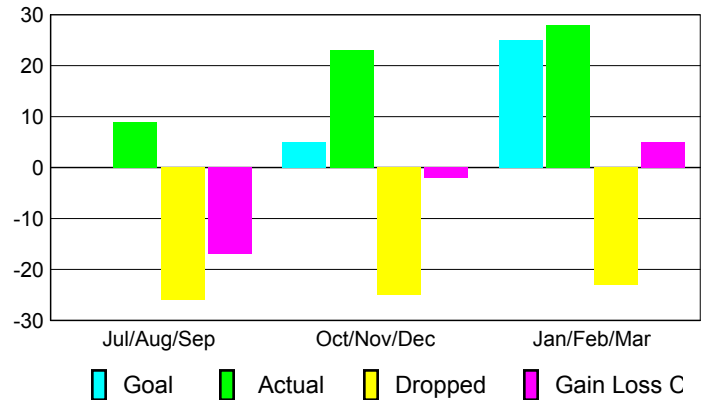

Club Results 2008-2009

Goal, New, Dropped, Gain/Loss

MEMBERSHIP

Membership Results 2008-2009

Membership 2007-2008

Month	Net Memb Goal	Actual New Memb	Actual Dropped Memb	Gain/Loss of Memb	Gain/Loss of Memb
Jul/Aug/Sep	0	9	-26	-17	-6
Oct/Nov/Dec	5	23	-25	-2	-7
Jan/Feb/Mar	25	28	-23	5	-11
Totals	30	60	-74	-14	-24

Membership Results 2008-2009

Goal, New, Dropped, Gain/Loss

Comparison of Club Gain/Loss

Current Year Compared to the Previous Year

Comparison of Membership Gain/Loss

Current Year Compared to the Previous Year