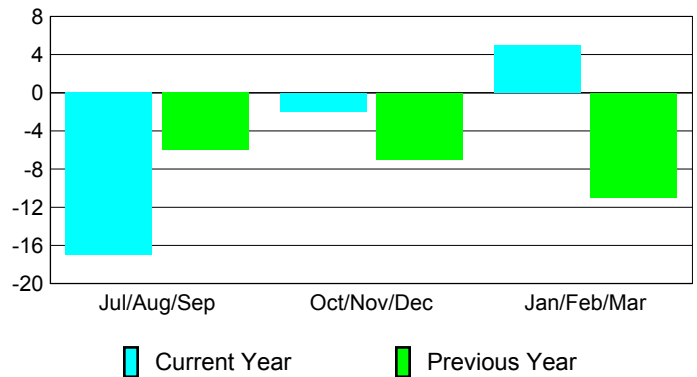

Club Results 2008-2009

Goal, New, Dropped, Gain/Loss

MEMBERSHIP

Membership Results 2008-2009

Membership 2007-2008

Month	Net Memb Goal	Actual New Memb	Actual Dropped Memb	Gain/Loss of Memb	Gain/Loss of Memb
Jul/Aug/Sep	0	9	-26	-17	-6
Oct/Nov/Dec	5	23	-25	-2	-7
Jan/Feb/Mar	25	28	-23	5	-11
Totals	30	60	-74	-14	-24

Membership Results 2008-2009

Goal, New, Dropped, Gain/Loss

Comparison of Club Gain/Loss

Current Year Compared to the Previous Year

Comparison of Membership Gain/Loss

Current Year Compared to the Previous Year

YTD Status Quo Clubs 2008-2009

Status Quo Clubs Compared to Status Quo Members

Gender Comparison 2008-2009